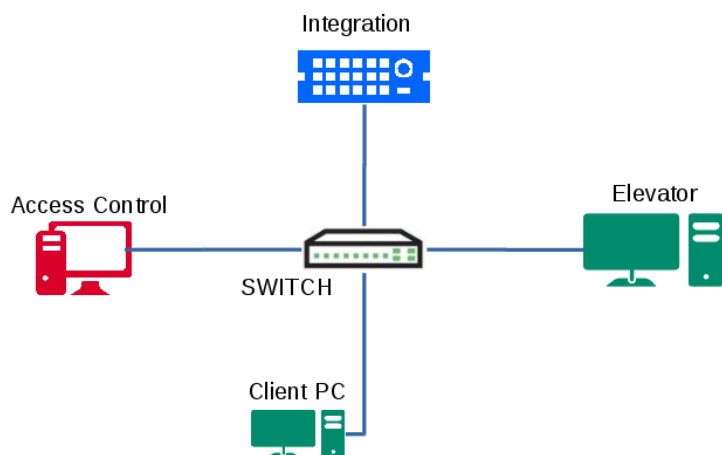

Observations

Depending on the number of defined cardholders the synchronization time can vary from a couple of minutes to 10-15 minutes

Ordering Information

- CDACE 100/1: EAC Server License – hardware key
- : Server

PASSCHIP®

1 Piata Presei Libere, 1st District, 013888, Bucharest, Romania
Tel: 0040756154264, office@passchip.com

Printed in Romania

Data subject to change without notice

www.passchip.com

EAC Integration Server	Minimum requirements
Communication	Ethernet 100 Base-TX/10Base-T
Memory	8 GB DRAM
CPU	Intel i5
Operating System	Windows 7, Windows 10
Supported Access Control Systems	
	Bosch BIS, AMS
	Siemens SiPass
	Impro
Supported Elevator systems	
	Schindler
	Kone
	Otis